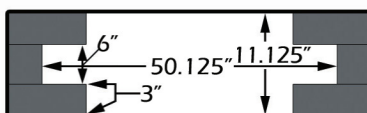

## **G-TOUR-LCDP-2632 - fits 26" to 32" screens**

Interior length - 32.5"  
Interior width - 10"  
Interior height - 28"  
weight - 59 lbs

## **G-TOUR-LCDP-60 - fits 60" screens**

Interior length - 58.375"  
Interior width - 12"  
Interior height - 36.25"  
weight - 109 lbs

## **G-TOUR-LCDP-50 - fits 50" screens**

Interior length - 50.125"  
Interior width - 11.125"  
Interior height - 32.5"  
weight - 95 lbs

Cases are available to fit  
from 20" to 60" screens