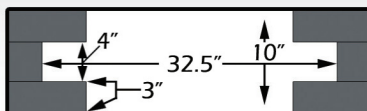

G-TOUR-LCDP-2632 - fits 26" to 32" screens

Interior length - 32.5"
Interior width - 10"
Interior height - 28"
weight - 59 lbs