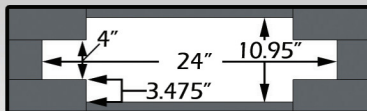

## **G-TOUR-LCDP-2023 - fits 20" to 23" screens**

Interior length - 24"  
Interior width - 10.95"  
Interior height - 20.30"  
weight - 27 lbs

## **G-TOUR-LCDP-60 - fits 60" screens**

Interior length - 58.375"  
Interior width - 12"  
Interior height - 36.25"  
weight - 109 lbs