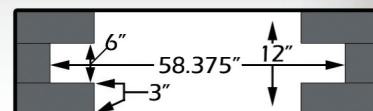

G-TOUR-LCDP-60 - fits 60" screens

Interior length - 58.375"
Interior width - 12"
Interior height - 36.25"
weight - 109 lbs