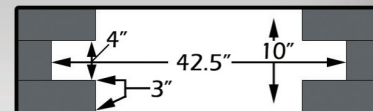

G-TOUR-LCDP-3743 - fits 37" to 43" screens

Interior length - 42.25"
Interior width - 10"
Interior height - 24.75"
weight - 70 lbs